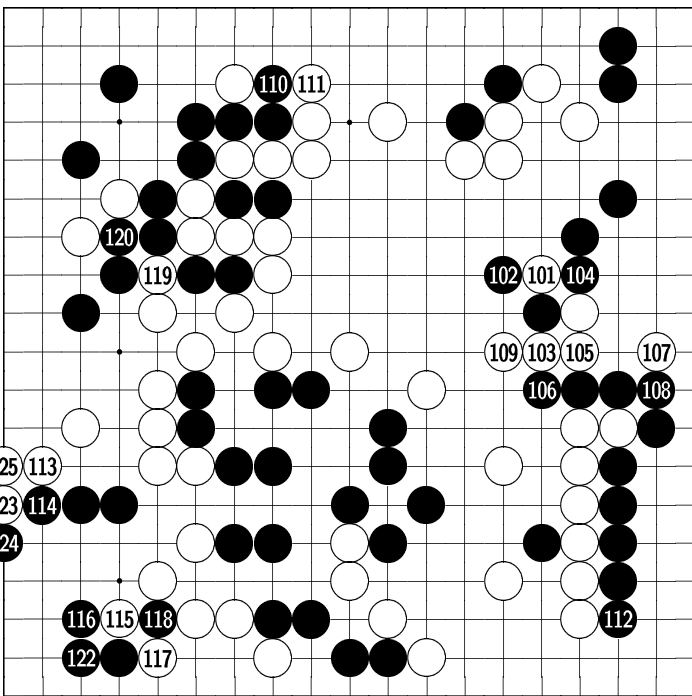

White: ChampFr

Black: ChampFr

2002-08-24

The Kiseido Go Server (KGS) at <http://kgs.kiseido.com/>

Komi: 5.5

Diagram 1: 1-25

⑬ at ⑪,

⑭ at ⑩

PetaWilson [8k];B[dp

Diagram 2: 26-50

Diagram 3: 51-75

Diagram 4: 76-100

Diagram 5: 101-125

⑫① at ⑫⑤

Diagram 6: 126-138