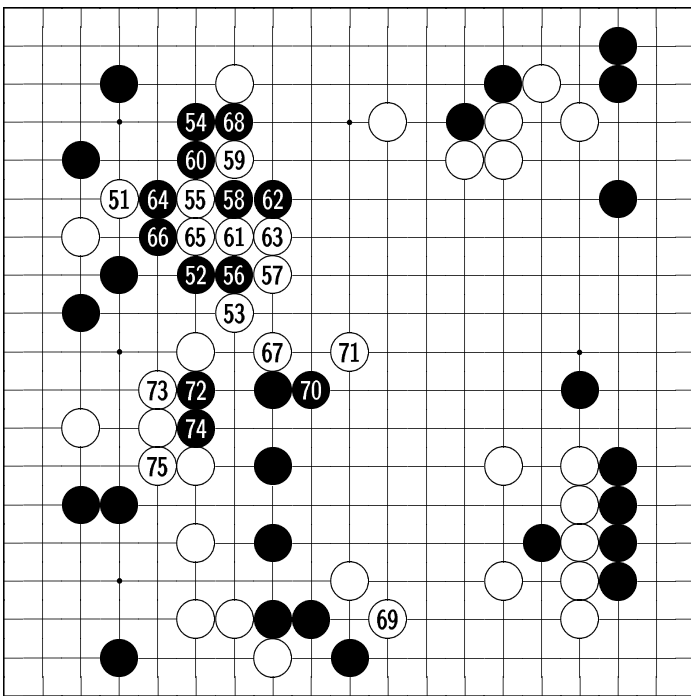

White: ChampFr

Black: ChampFr

2002-08-24

The Kiseido Go Server (KGS) at <http://kgs.kiseido.com/>

Komi: 5.5

Diagram 1: 1-25

⑬ at ⑪,

⑭ at ⑩

PetaWilson [8k];B[dp

Diagram 2: 26-50

Diagram 3: 51-75

Diagram 4: 76-100

Diagram 5: 101-125

⑫① at ⑫⑤

Diagram 6: 126-138