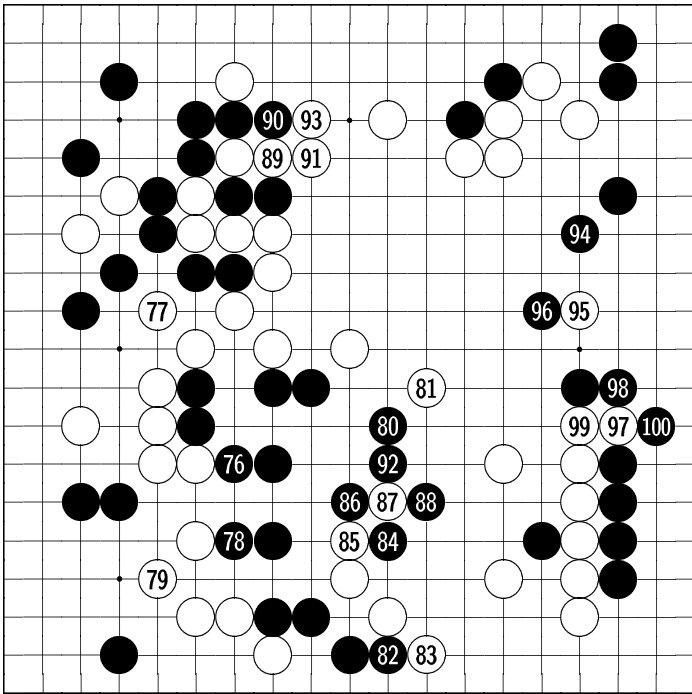

White: ChampFr

Black: ChampFr

2002-08-24

The Kiseido Go Server (KGS) at <http://kgs.kiseido.com/>

Komi: 5.5

Diagram 1: 1-25

⑬ at ⑪,

⑭ at ⑩

PetaWilson [8k];B[dp

Diagram 2: 26-50

Diagram 3: 51-75

Diagram 4: 76-100

Diagram 5: 101-125

⑫① at ⑫⑤

Diagram 6: 126-138