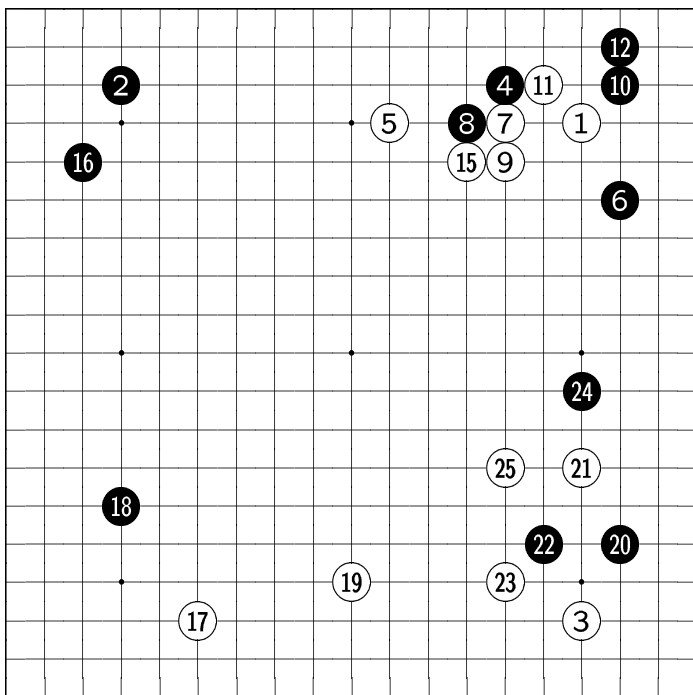

White: ChampFr

Black: ChampFr

2002-08-24

The Kiseido Go Server (KGS) at <http://kgs.kiseido.com/>

Komi: 5.5

Diagram 1: 1-25

⑬ at ⑪,

⑭ at ⑩

PetaWilson [8k];B[dp

Diagram 2: 26-50

Diagram 3: 51-75

Diagram 4: 76-100

Diagram 5: 101-125

⑫① at ⑫⑤

Diagram 6: 126-138