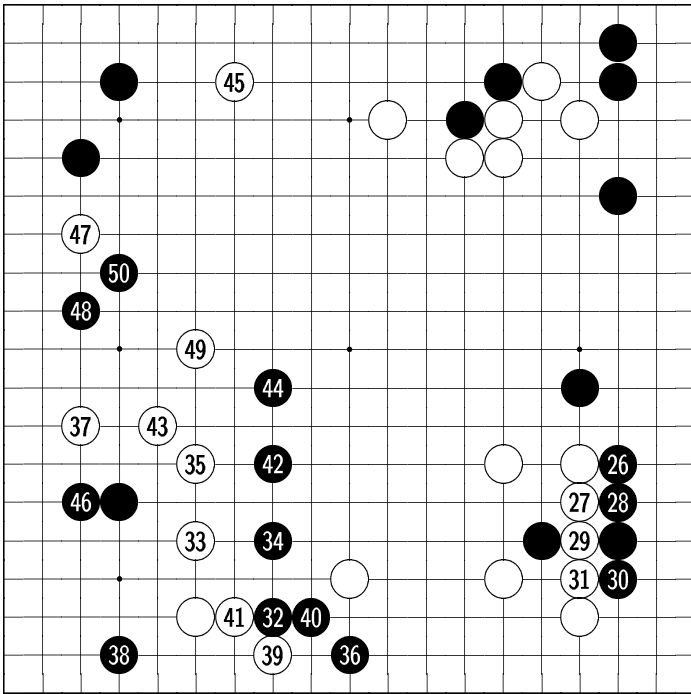

White: ChampFr

Black: ChampFr

2002-08-24

The Kiseido Go Server (KGS) at <http://kgs.kiseido.com/>

Komi: 5.5

Diagram 1: 1-25

⑬ at ⑪,

⑭ at ⑩

PetaWilson [8k];B[dp

Diagram 2: 26-50

Diagram 3: 51-75

Diagram 4: 76-100

Diagram 5: 101-125

⑫① at ⑫⑤

Diagram 6: 126-138