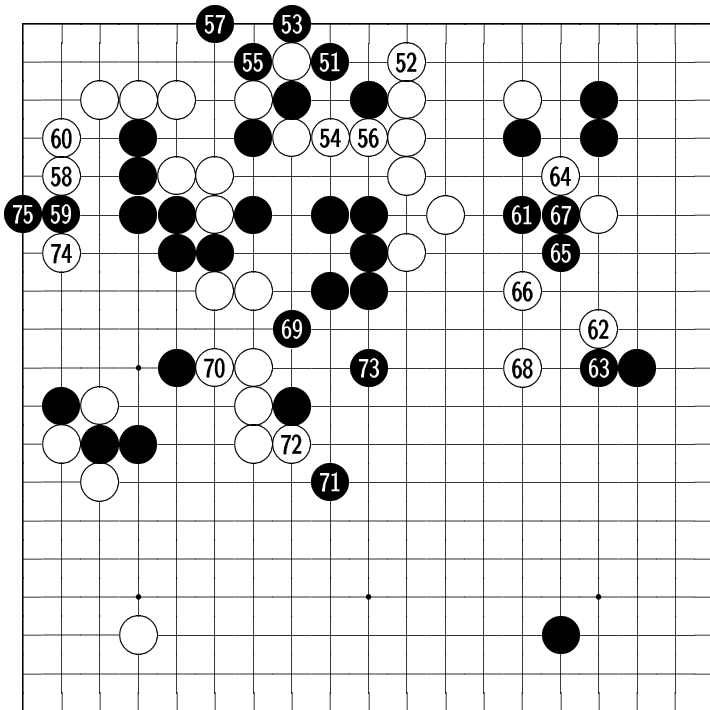

**White:** donzet

**Black:** colmez

2002-08-24

**Komi:** 5.5

**Diagram 1:** 1-25

Diagram 2: 26-50

Diagram 3: 51-75

Diagram 4: 76-100

Diagram 5: 101-125

Diagram 6: 126-127