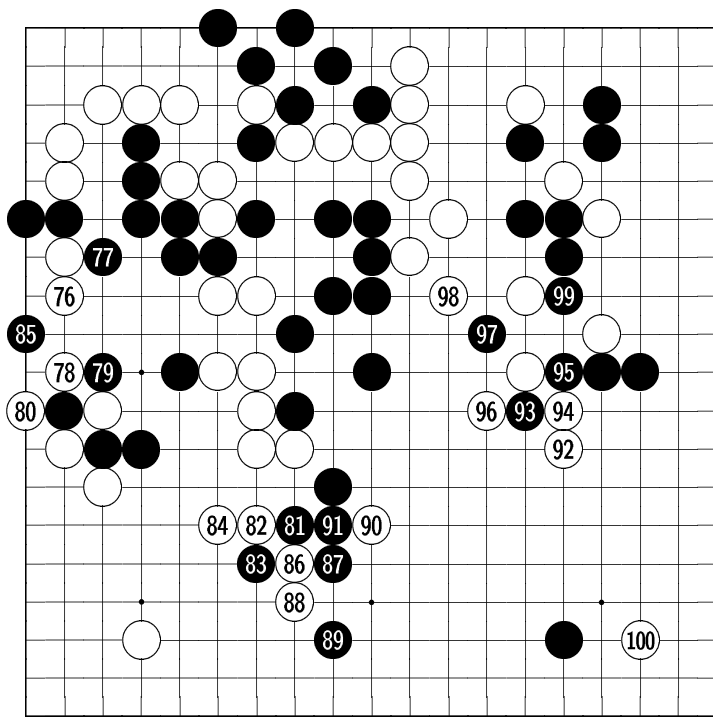

**White:** donzet

**Black:** colmez

2002-08-24

**Komi:** 5.5

**Diagram 1:** 1-25

Diagram 2: 26-50

Diagram 3: 51-75

Diagram 4: 76-100

Diagram 5: 101-125

Diagram 6: 126-127