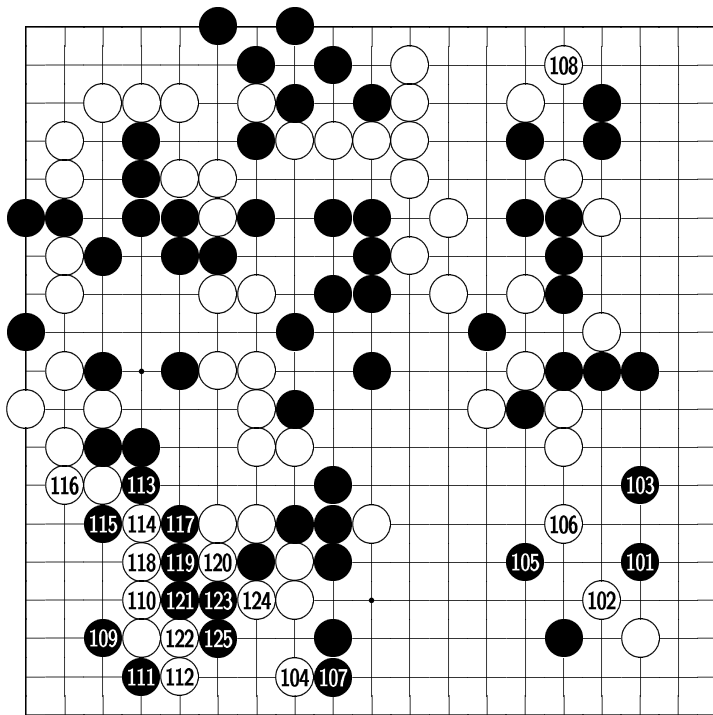

**White:** donzet

**Black:** colmez

2002-08-24

**Komi:** 5.5

**Diagram 1:** 1-25

Diagram 2: 26-50

Diagram 3: 51-75

Diagram 4: 76-100

Diagram 5: 101-125

Diagram 6: 126-127