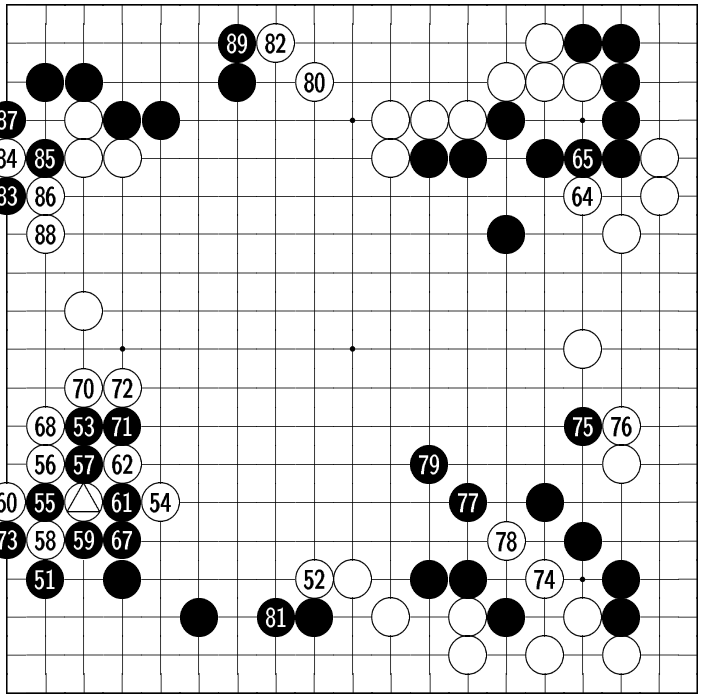

**White:** av 1d  
**Black:** Jeff 1d\*  
August 28, 2000  
**Komi:** 5.5

Diagram 1: 1-50

Diagram 2: 51-89

63, 69 at 55,

66 at 