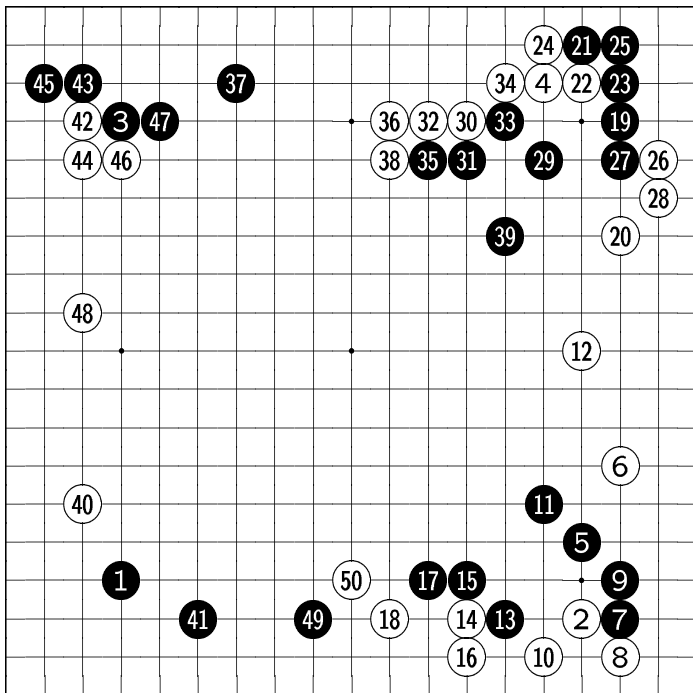

**White:** av 1d  
**Black:** Jeff 1d\*  
August 28, 2000  
**Komi:** 5.5

Diagram 1: 1-50

Diagram 2: 51-89

63, 69 at 55,

66 at 