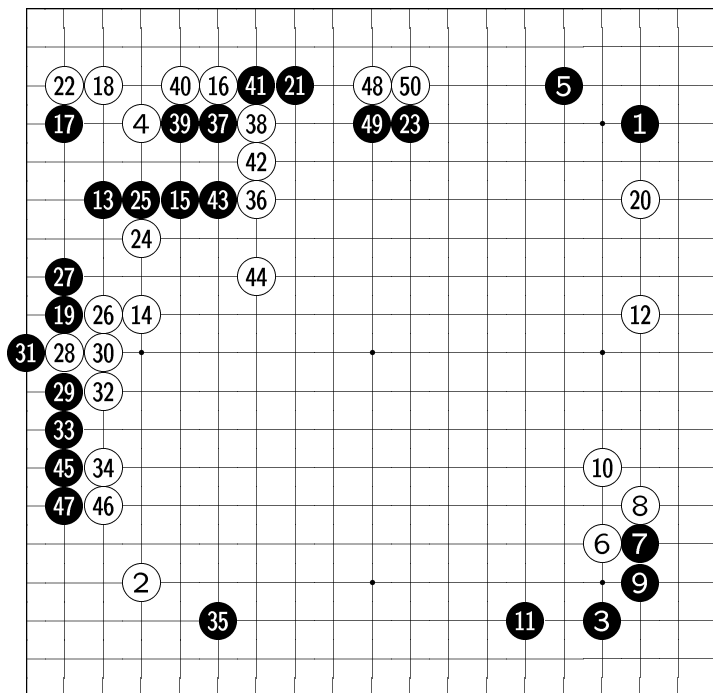

**White:** av 1d  
**Black:** Jeff 1d\*  
August 28, 2000  
**Komi:** 5.5

Diagram 1: 1-50

Diagram 2: 51-100

Diagram 3: 101-118