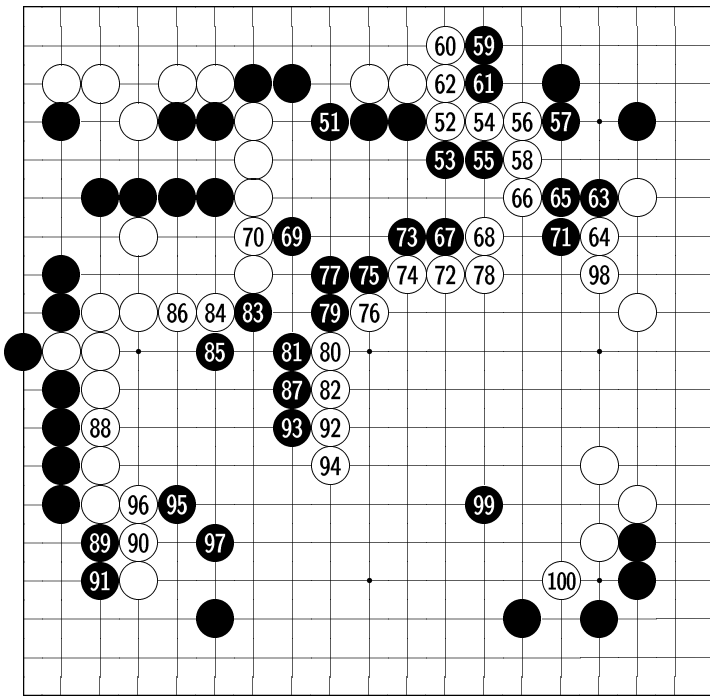

**White:** av 1d  
**Black:** Jeff 1d\*  
August 28, 2000  
**Komi:** 5.5

Diagram 1: 1-50

Diagram 2: 51-100

Diagram 3: 101-118