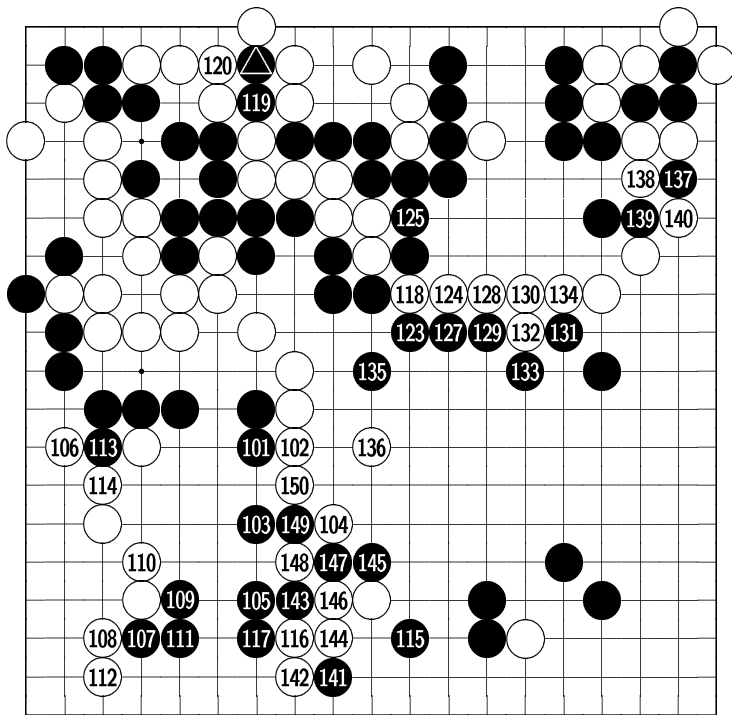

White: av 1d
Black: iao 1d*
August 28, 2000
Komi: 5.5

Diagram 1: 1-50

Diagram 2: 51-100

Diagram 3: 101-150

121, 126 at 119,

122 at 

Diagram 4: 151-159