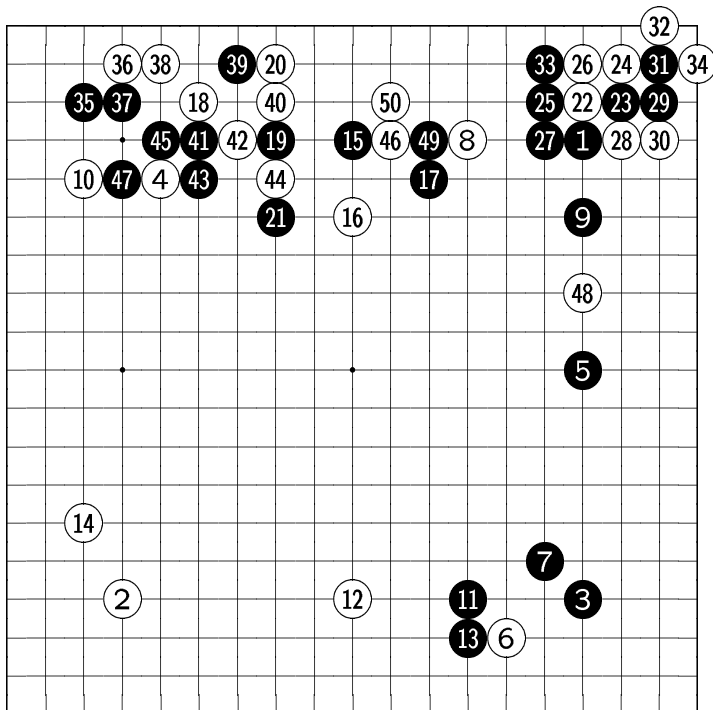

White: av 1d
Black: iao 1d*
August 28, 2000
Komi: 5.5

Diagram 1: 1-50

Diagram 2: 51-100

Diagram 3: 101-150

121, 126 at 119,

122 at 

Diagram 4: 151-159