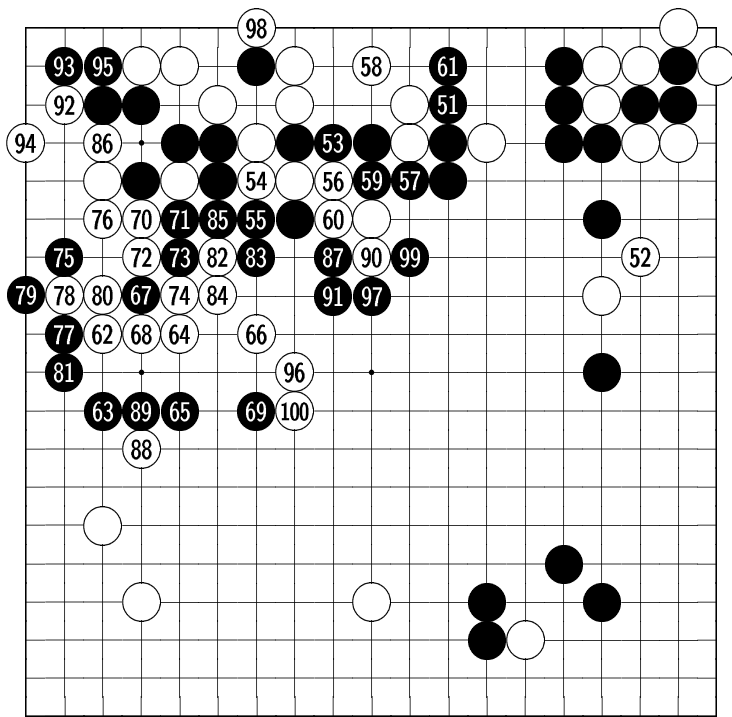

White: av 1d
Black: iao 1d*
August 28, 2000
Komi: 5.5

Diagram 1: 1-50

Diagram 2: 51-100

Diagram 3: 101-150

121, 126 at 119,

122 at 

Diagram 4: 151-159